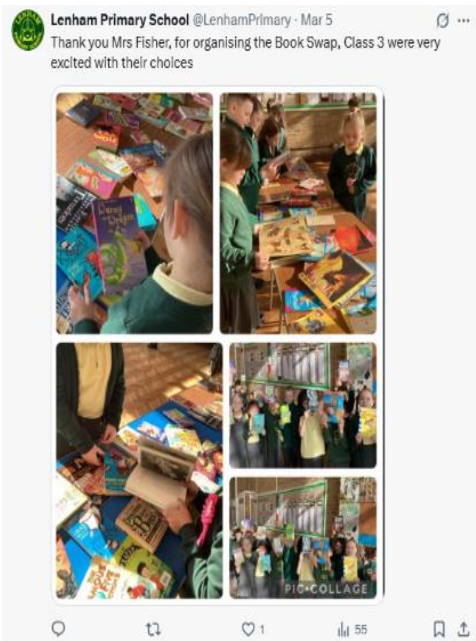

TWEETS YOU MAY HAVE MISSED

To keep up to date with your child's week, Please Check the year group page on our website or our Twitter (X) page.