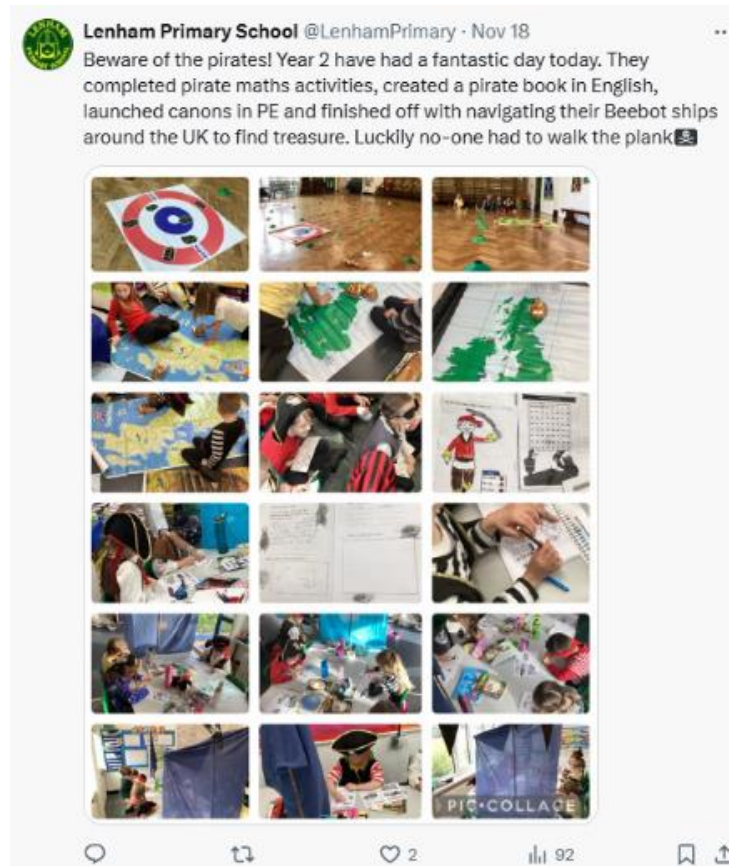

TWEETS YOU MAY HAVE MISSED

To keep up to date with your child's week, Please Check the year group page on our website or our Twitter (X) page.